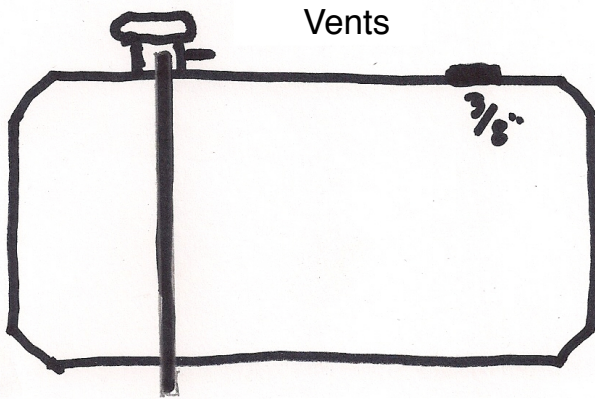

Remote Neck with 8" Section - \$25

1.5" or 2" Fill Neck Available - With or Without Cap - Located Anywhere on Tank.

1.5 Gallon Dual Outlet Reserve - \$35

Vents

Shoot Out Vent Through Bottom Of Tank - \$25

Nipple Vent in Filler Neck - \$18

Additional Bung for External Vent - \$12

Bungs

AN - Aprox
6 - 5/16
8 - 1/2
10 - 9/16
12 - 3/4
\$17 each

NPT
1/4" to 3/8" - \$12
1/2" to 1" - \$15

Baffles - Sumps - Fuel Sender Bungs - Site Gauges - ETC