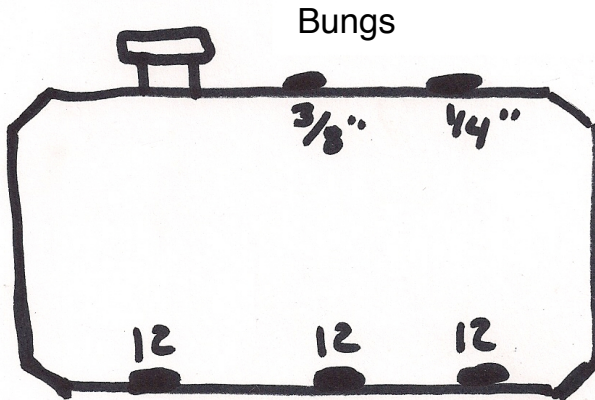

Bungs

AN - Aprox
6 - 5/16
8 - 1/2
10 - 9/16
12 - 3/4
$17 each

NPT
1/4" to 3/8" - $12
1/2" to 1" - $15

Baffles - Sumps - Fuel Sender Bungs - Site Gauges - ETC

Custom Built Up To 64" - Polishing and Powder Coat Available.

See Our Website or Call or Drop By for Personal Service!

www.aluminumgastanks.net

620-662-4557

1803 E. 4th Ave, Hutchinson, KS 67501

Mon - Fri 8-5:30 Sat 10-2